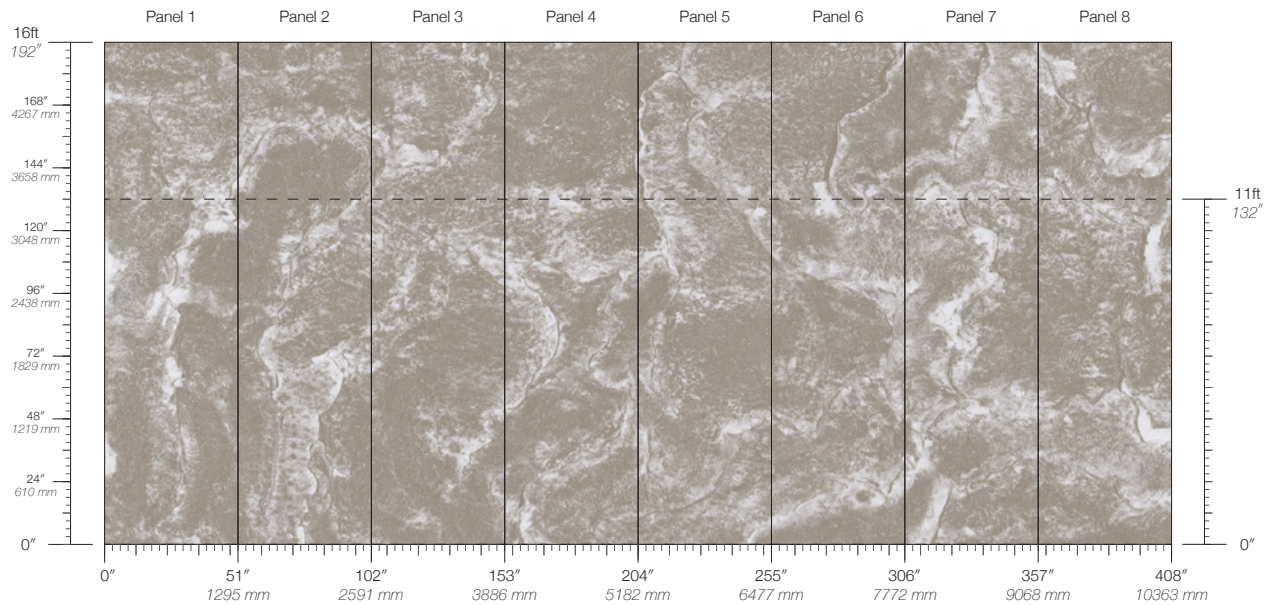

Terra Nitre

Suitable for residential and commercial projects

COLOR
Nitre

STOCK
Made to order

REPEAT
Non-repeating

CONTACT
sales@calicowallpaper.com
+1 718 243 1705
57 Lispenard Street
New York, NY 10013 USA

ITEM
3907

MINIMUM
1 panel

LEAD TIME
4 weeks to print

CONTENT
Type II PVC-Free

MAINTENANCE
Water-based cleanser

ORIGIN
USA

DISCLAIMER
Panel maps represent mural artwork only. Reference the physical sample for color and texture.

PANEL WIDTH
51" / 1295 mm trimmed

FLAMMABILITY
ASTM E84 Adhered Class A

DETAILS
Custom options available

PANEL HEIGHT
132" / 3353 mm standard
192" / 4877 mm extended

ENVIRONMENTAL
Recycled Content, Phthalate Free
Low VOC, HPD Available

PRICE
Available upon request