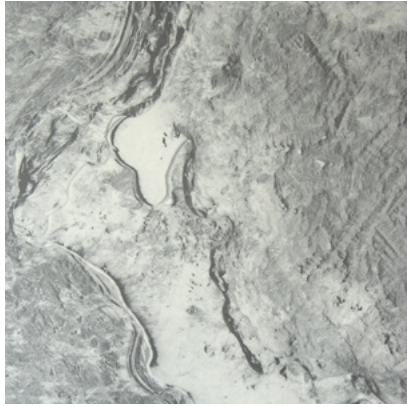

Calico

TERRA

Tear Sheet

Terra is inspired by the metaphysical qualities of lead.

AETHER

ALUM

ASTRA

COMET

DISCLAIMER
Panel maps represent mural artwork only. Reference the physical sample for color and texture.

PANEL WIDTH
51" / 1295 mm trimmed

FLAMMABILITY
ASTM E84 Adhered Class A

DETAILS
Custom options available

PANEL HEIGHT
132" / 3353 mm standard
192" / 4877 mm extended

ENVIRONMENTAL
Recycled Content, Phthalate Free
Low VOC, HPD Available

PRICE
Available upon request